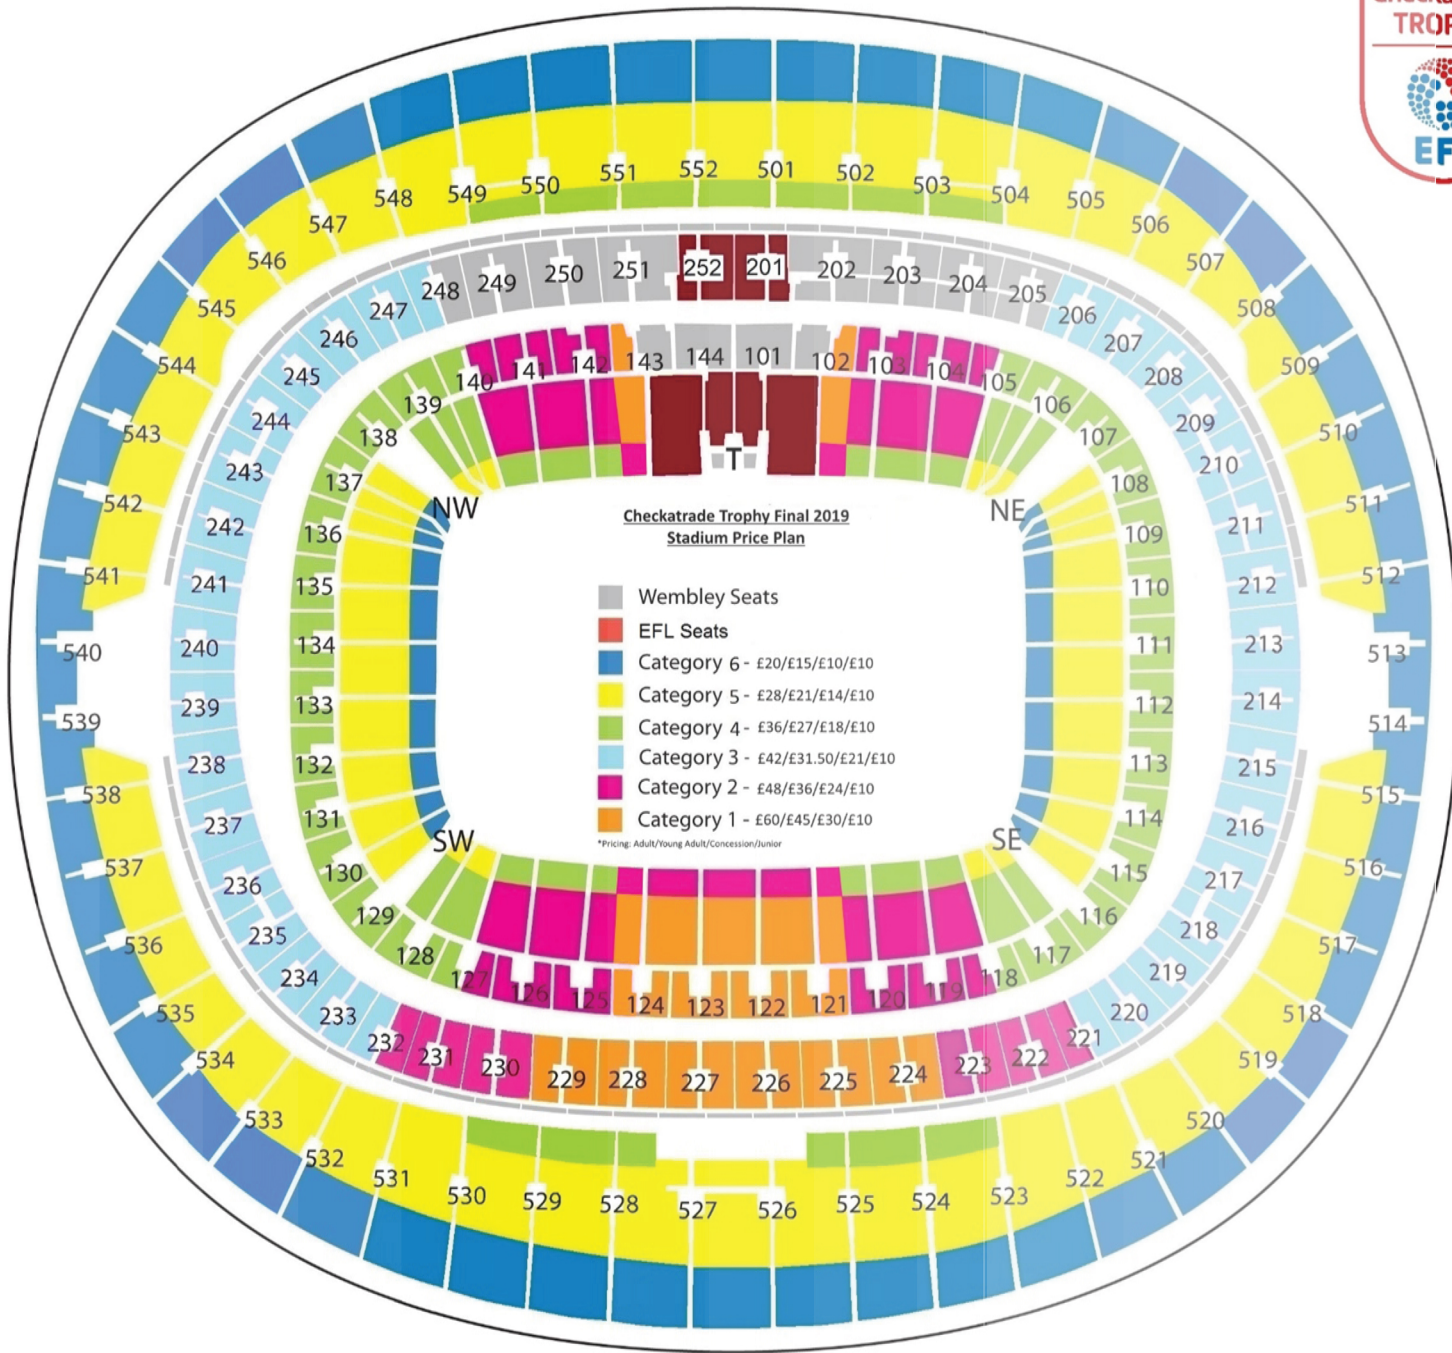

NORTH

WEST

EAST

Junior tickets (16 and under) will be charged at £10 across all levels of the stadium

SOUTH

Please note the stadium plan is for illustrative purposes only and does not represent any confirmed Club allocations